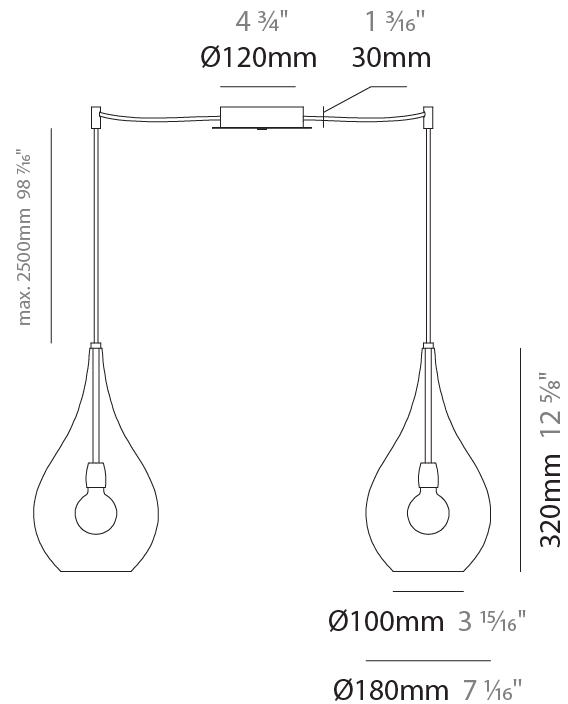

GENERAL

Series: Lacrima
 Subseries: Lacrima 2 Light Swag
 Brand: Cangini & Tucci
 Division: Design
 Mounting Type: Suspension
 Mounting Location: Ceiling

PHYSICAL

Shape: Abstract
 Diameter (mm): 180
 Diameter (in): 7 1/16
 Height (mm): 320
 Height (in): 12 5/8
 Max. Overall Height (mm): 1820
 Max. Overall Height (in): 71 5/8
 Light Distribution: Omnidirectional
 Weight (kg): 1.54
 Weight (lbs): 3.39
 Fixture Finish: AMB / GRN / PNK / RUB / SKB / SMK / TOB / TRA
 Holder Finish: CHR
 Fixture Material: Glass / Metal
 Cable Details: 1500mm Cable

ELECTRICAL

Number of Lamps: 2
 Lamp Type: LED Retrofit
 Bulb Included: Bulb Not Included
 Total Output Wattage (W): 8
 Max. Wattage Per Lamp (W): 4
 Lamp Base: E12
 Input Voltage (V): 120

LED

OPTICAL

RATINGS AND CERTIFICATIONS

Certified By: Certified for North American Standards
 IP rating: IP20

LACRIMA 2 LIGHT SWAG SUSPENSION

D141061-

PROJECT	_____
TYPE	_____
SPECIFIER	_____
QUANTITY	_____
DATE	_____

D

PROJECT	_____
TYPE	_____
SPECIFIER	_____
QUANTITY	_____
DATE	_____